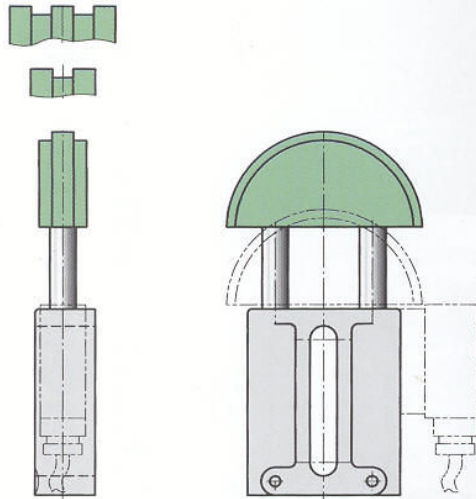

Extrait de notre programme de livraison:

Typ type	Teilung Pitch / pas	Newton	
		Min	Max
XT	3/8" x 7/32"	130	250
XT	1/2" x 5/16"	130	250
XT	5/8" x 3/8"	130	250
XT	5/8" x 3/8"	180	420
XT	3/4" x 7/16"	180	420
XT	1" x 17 mm	300	650
XT	1"1/4 x 3/4"	300	650
XT	1"1/2 x 1"	300	650

Typ type	Teilung Pitch / pas	Newton	
		Min	Max
XA1	3/8" x 7/32"	130	250
XA1	1/2" x 5/16"	130	250
XA2	5/8" x 3/8"	180	420
XA2	3/4" x 7/16"	180	420
XA3	1" x 17 mm	300	650
XA3	1"1/4 x 3/4"	300	650
XA3	1"1/2 x 1"	300	650

Typ type	Teilung Pitch / pas	Newton	
		Min	Max
XS	3/8" x 7/32"	130	250
XS	1/2" x 5/16"	130	250
XS	5/8" x 3/8"	130	250
XS	5/8" x 3/8"	180	420
XS	3/4" x 7/16"	180	420
XS	1" x 17 mm	300	650
XS	1"1/4 x 3/4"	300	650
XS	1"1/2 x 1"	300	650
XS4	1"1/4 x 3/4"	450	900
XS4	1"1/2 x 1"	450	900
XS4	1"3/4 x 1"1/4	450	900
XS4	2" x 1"1/4	450	900