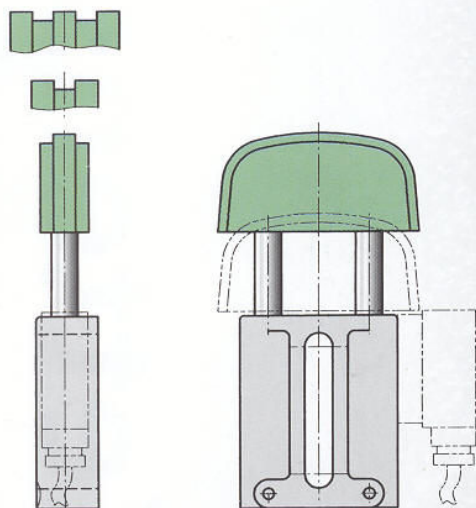

Extrait de notre programme de livraison:

Typ type	Teilung Pitch / pas	Newton	
		Min	Max
XT	3/8" x 7/32"	130	250
XT	1/2" x 5/16"	130	250
XT	5/8" x 3/8"	130	250
XT	5/8" x 3/8"	180	420
XT	3/4" x 7/16"	180	420
XT	1" x 17 mm	300	650
XT	1"1/4 x 3/4"	300	650
XT	1"1/2 x 1"	300	650

Typ type	Teilung Pitch / pas	Newton	
		Min	Max
XA1	3/8" x 7/32"	130	250
XA1	1/2" x 5/16"	130	250
XA2	5/8" x 3/8"	180	420
XA2	3/4" x 7/16"	180	420
XA3	1" x 17 mm	300	650
XA3	1"1/4 x 3/4"	300	650
XA3	1"1/2 x 1"	300	650

Typ type	Teilung Pitch / pas	Newton	
		Min	Max
XS	3/8" x 7/32"	130	250
XS	1/2" x 5/16"	130	250
XS	5/8" x 3/8"	130	250
XS	5/8" x 3/8"	180	420
XS	3/4" x 7/16"	180	420
XS	1" x 17 mm	300	650
XS	1"1/4 x 3/4"	300	650
XS	1"1/2 x 1"	300	650
XS4	1"1/4 x 3/4"	450	900
XS4	1"1/2 x 1"	450	900
XS4	1"3/4 x 1"1/4	450	900
XS4	2" x 1"1/4	450	900